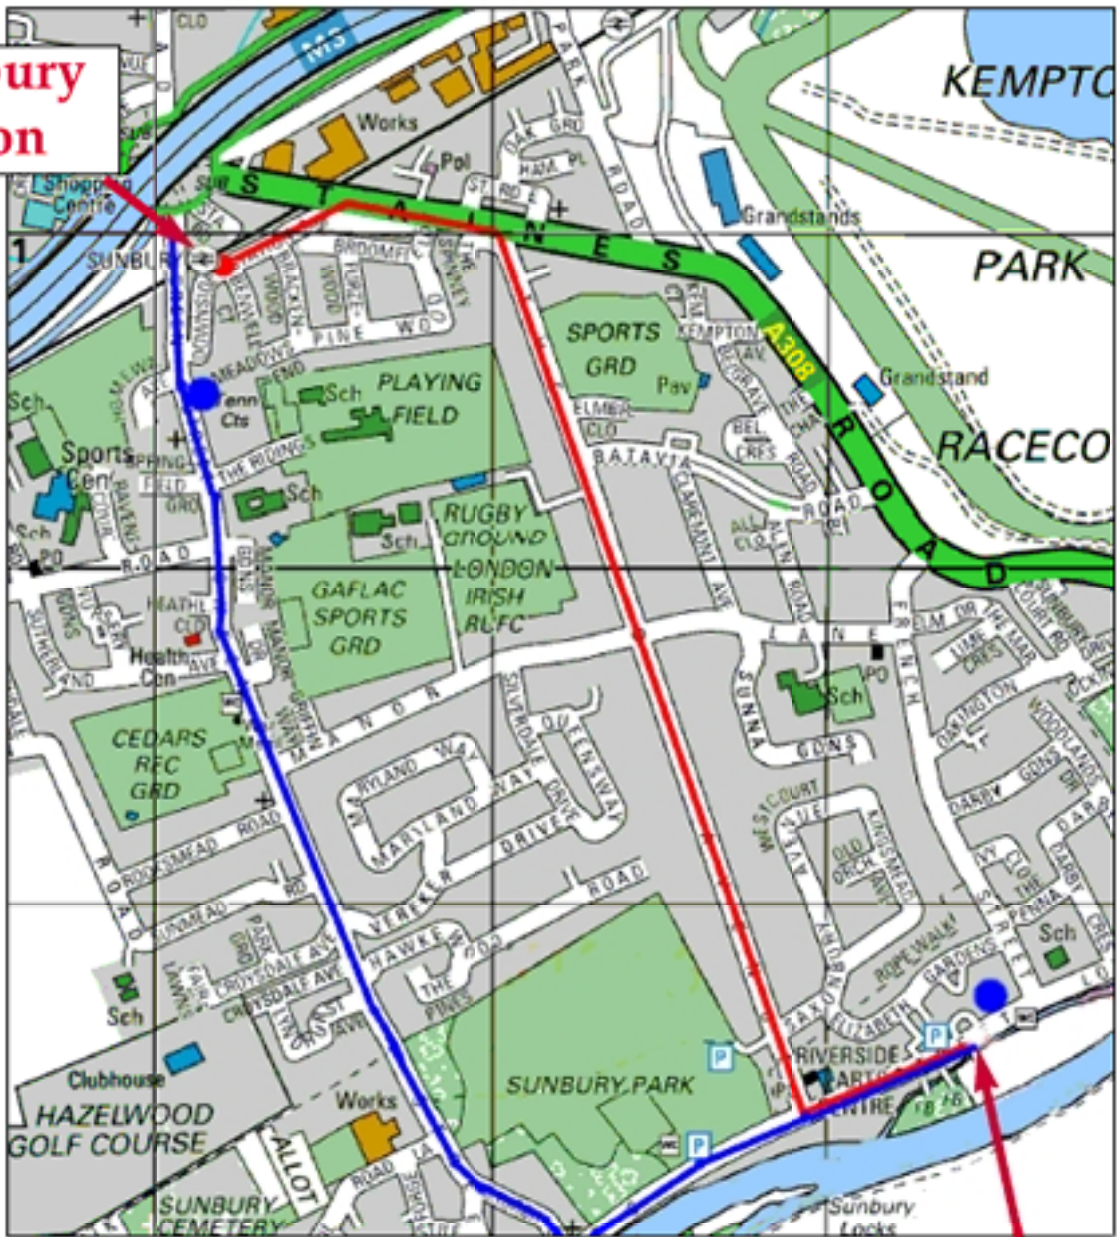

**Sunbury Station**

(c) Bartholomew Ltd 2001 Reproduced by Permission of HarperCollins Publishers.

● = 216 Bus Stop  
Buses every 20 mins

— = Approx 15 mins  
walk

**Regatta**